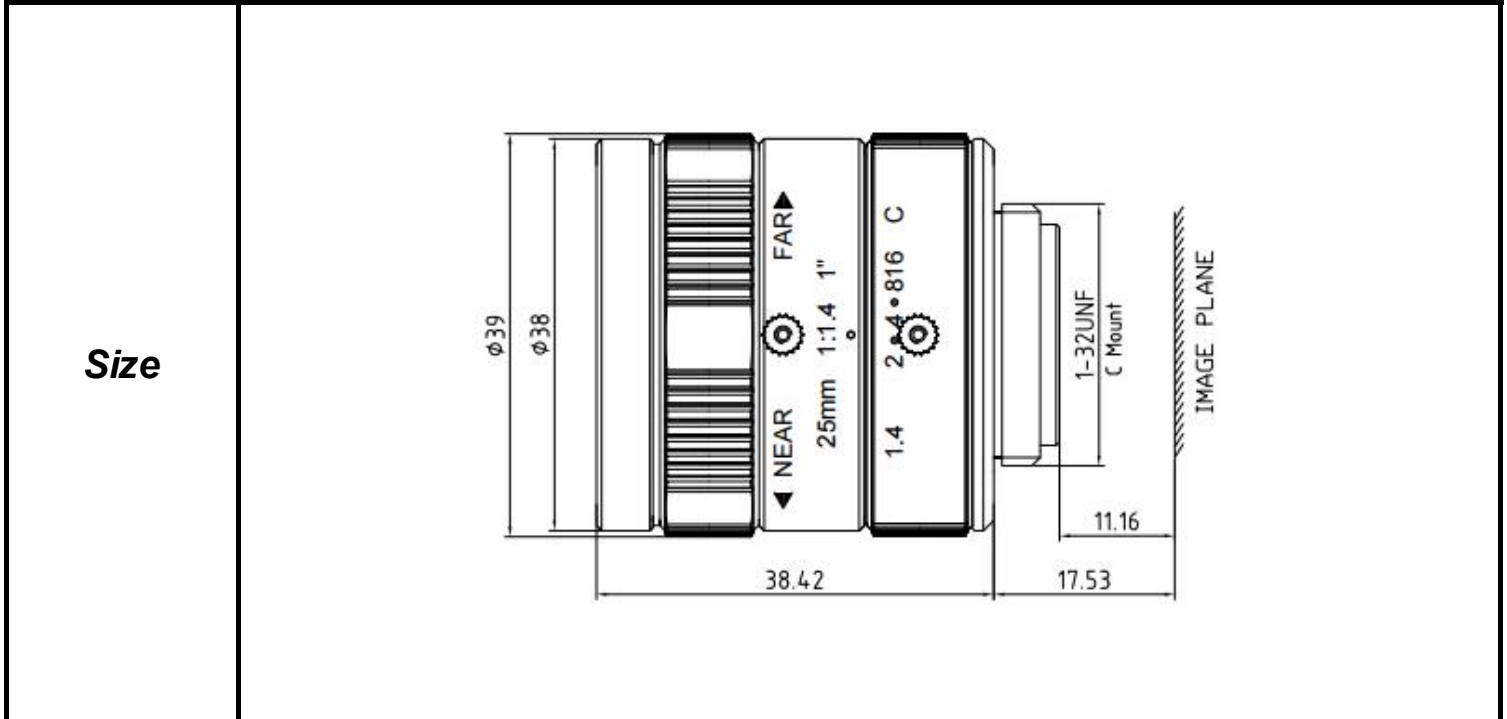

SPECIFICATIONS

Parameter of Lens		Photo (Just for Reference)	
Name	5Mega pixel		
Model No	ST2514MP-5C		
Focal-Length(mm)	25		
Aperture(D/f)	F1.4		
Mount	C		
Format(inch)	1"		
Field of View(H-fov)	28°		
Mega pixel	5		
Weight(g)	120		
M.O.D(m)	0.4		
Operation	Focus		Manual
	Zoom		-
	Iris		Manual

Tolerance	Dimension	0-10	10-30	30-100	Unit
	Tolerance	±0.10	±0.20	±0.30	mm