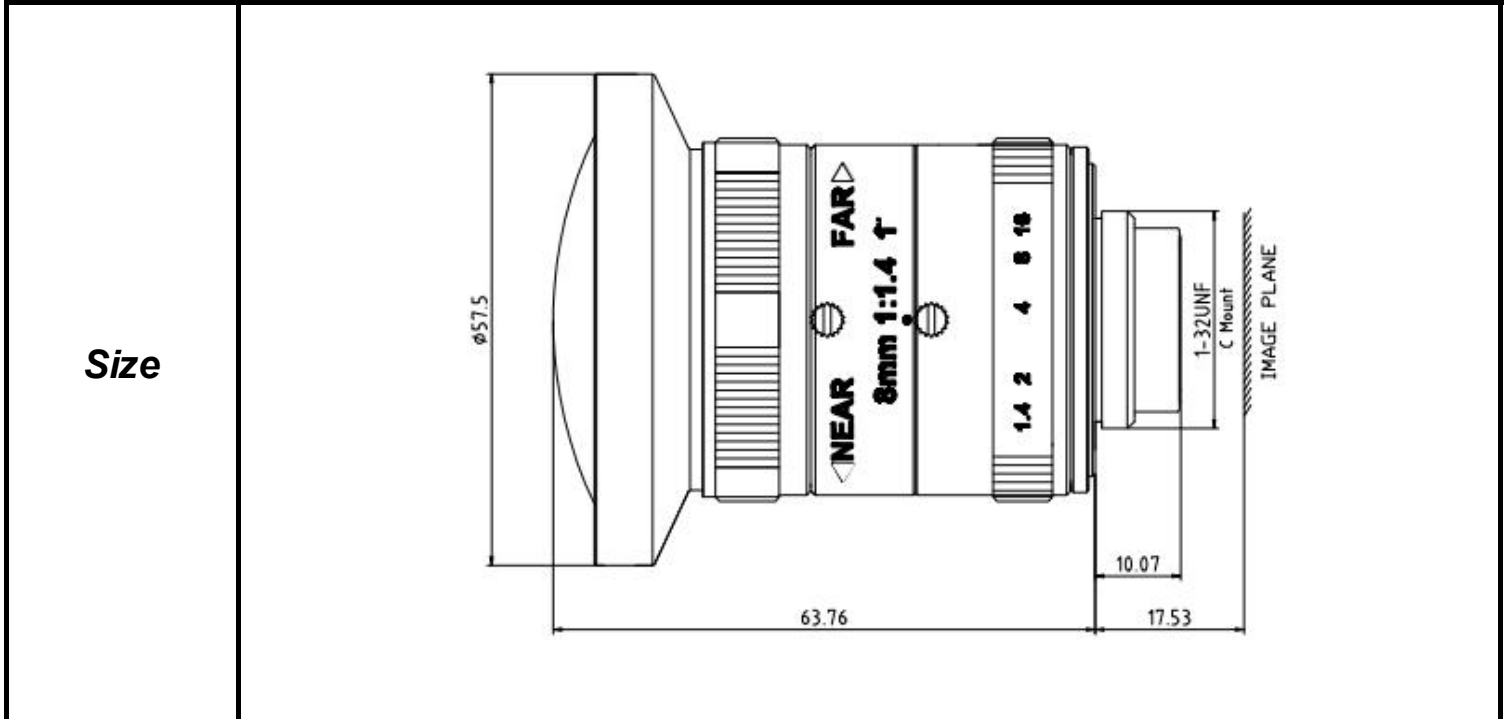

# SPECIFICATIONS

Parameter of Lens		Photo ( Just for Reference )
Name	1Mega pixel	
Model No	ST0814MP-5C	
Focal-Length(mm)	8	
Aperture(D/f)	F1.4	
Mount	C	
Format(inch)	1"	
Field of View(H-fov)	70.5°	
Mega pixel	5	
Weight(g)	220	
M.O.D(m)	0.2	
Operation	Focus	Manual
	Zoom	-
	Iris	Manual

Tolerance	Dimension	0-10	10-30	30-100	Unit
	Tolerance		$\pm 0.10$	$\pm 0.20$	$\pm 0.30$