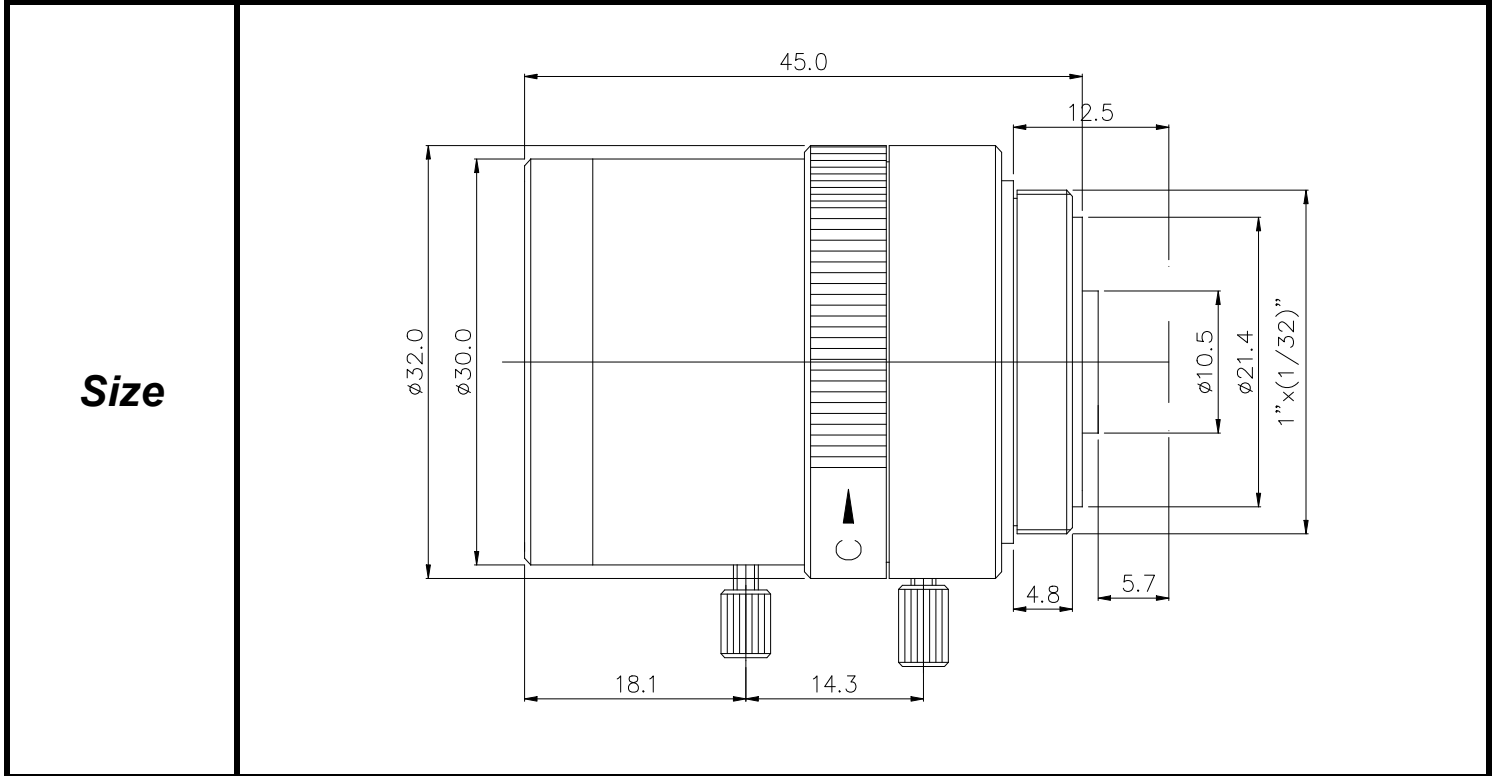

SPECIFICATIONS

Parameter of Lens		Photo (Just for Reference)
Name	1.6Mega pixel/IR	
Model No	SSV2812IRMP-1.6	
Focal-Length(mm)	2.8~12	
Aperture(D/f')	F1.4	
Mount	CS	
Format(inch)	1/3"	
Field of View(H-fov)	92° ~ 27.2°	
Mega pixel	1.6	
Weight(g)	40±2	
M.O.D(m)	0.2	
Operation	Focus	Manual
	Zoom	Manual
	Iris	Manual

Tolerance	Dimension	0-10	10-30	30-100	Unit
	Tolerance		±0.10	±0.20	±0.30