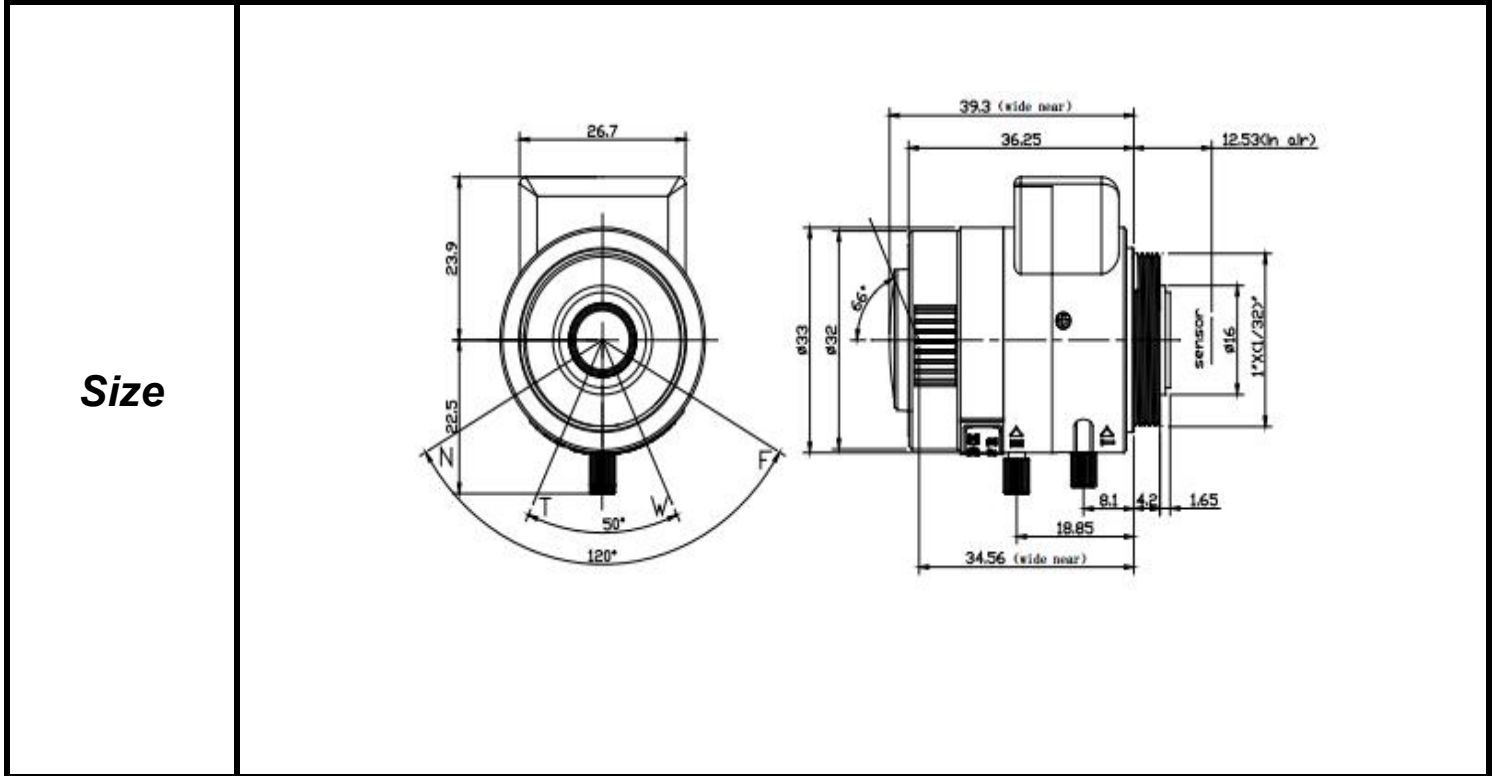

SPECIFICATIONS

Parameter of Lens		Photo (Just for Reference)
Name	5Mega pixel/IR	
Model No	SSV2812GNBIRMP-5	
Focal-Length(mm)	2.8~12	
Aperture(D/f')	F1.4	
Mount	CS	
Format(inch)	1/2.7"	
Field of View(H-fov)	106° ~ 32°	
Mega pixel	5	
Weight(g)	40±4	
M.O.D(m)	0.3	
Operation	Focus	
	Zoom	Manual
	Iris	DC-Iris

Tolerance	Dimension	0-10	10-30	30-100	Unit
	Tolerance		±0.10	±0.20	±0.30