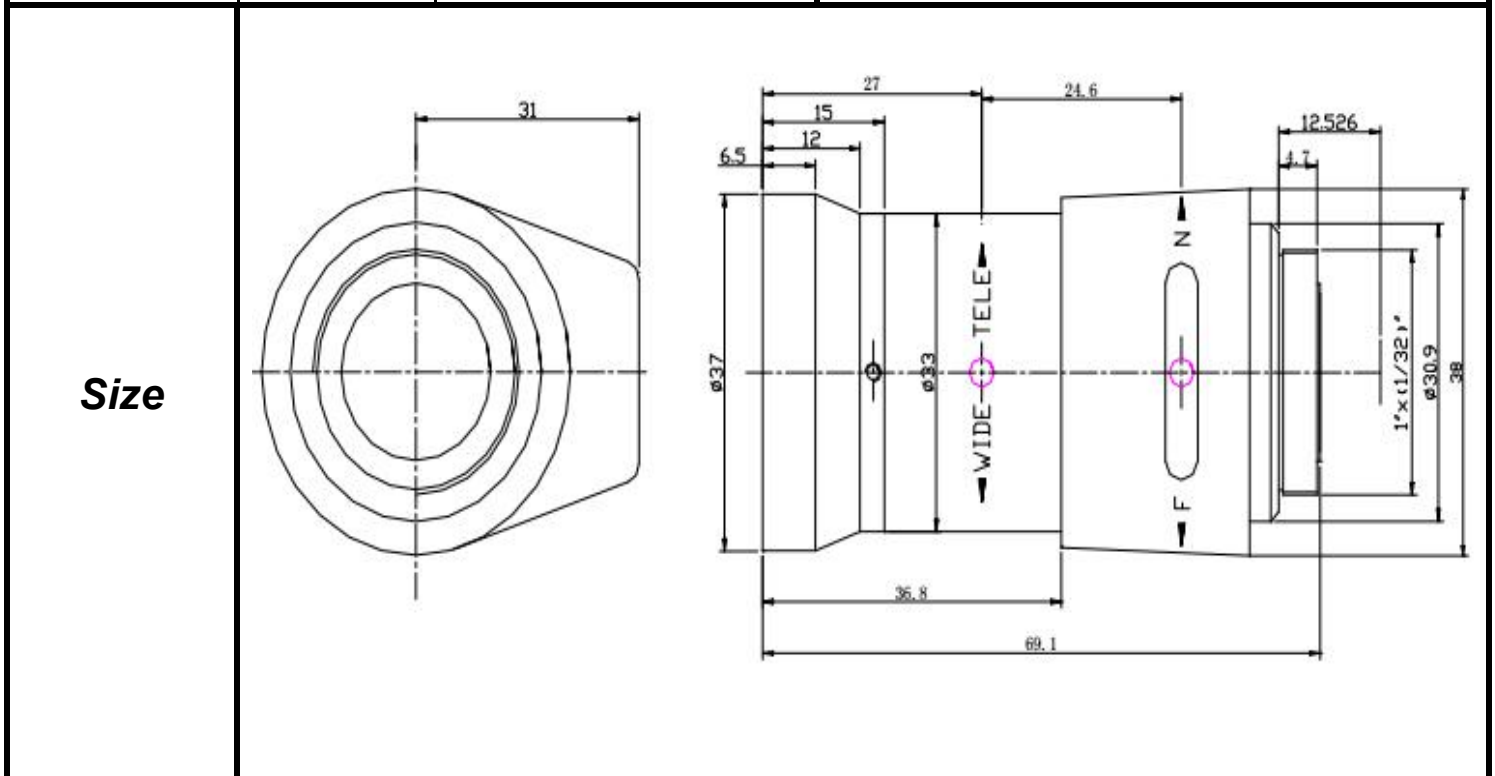

SPECIFICATIONS

Parameter of Lens		Photo (Just for Reference)
Name	Mega pixel/IR	
Model No	SSV0660GNB	
Focal-Length(mm)	6~60	
Aperture(D/f')	F1.4	
Mount	CS	
Format(inch)	1/3"	
Field of View(H-fov)	44° ~ 4.58°	
Mega pixel	< 1	
Weight(g)	123±3	
M.O.D(m)	0.5	
Operation	Focus	
	Zoom	(w/lock)
	Iris	DC-Iris

Tolerance	Dimension	0-10	10-30	30-100	Unit
	Tolerance	±0.10	±0.20	±0.30	mm