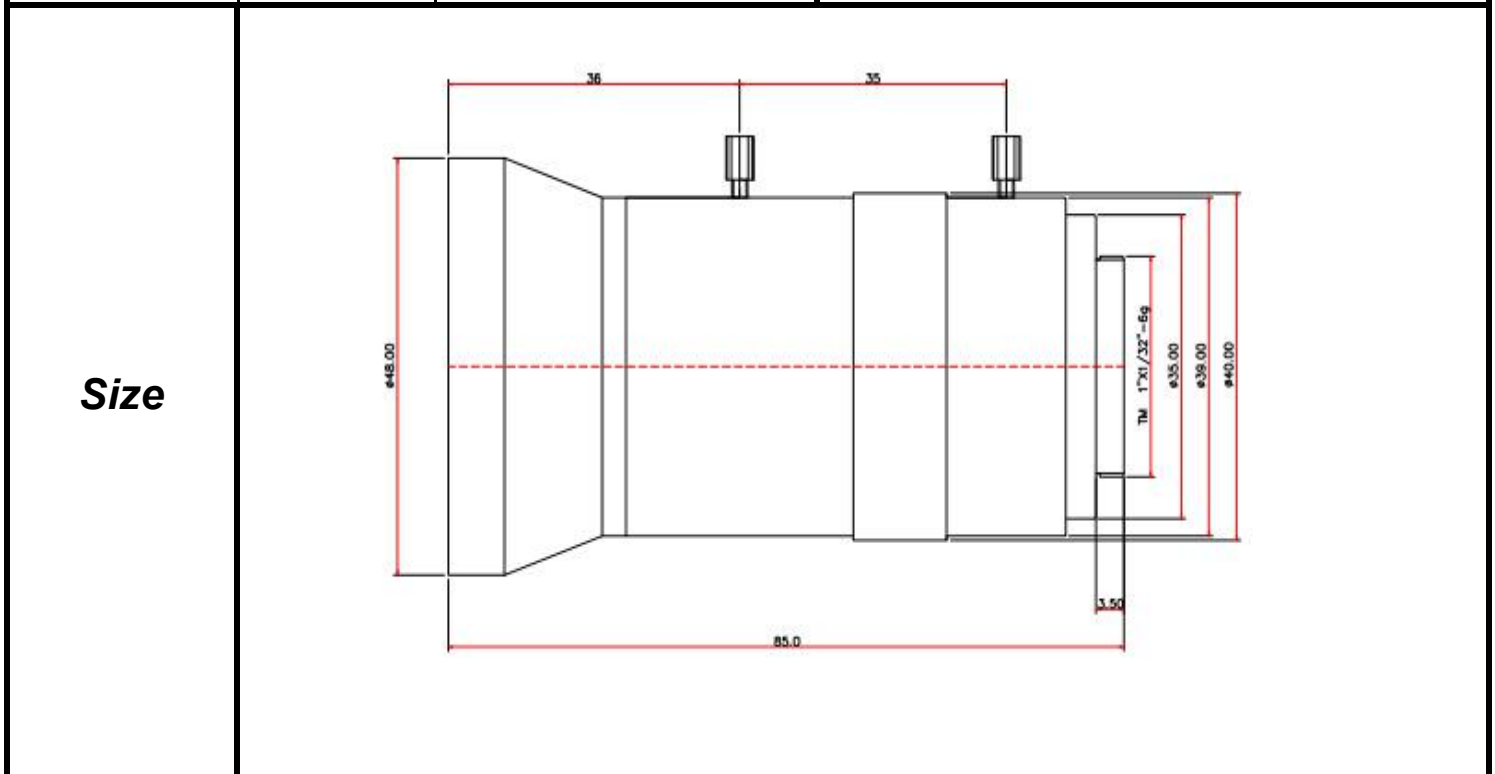

SPECIFICATIONS

Parameter of Lens		Photo (Just for Reference)	
Name	Mega pixel		
Model No	SSV05100		
Focal-Length(mm)	5~100		
Aperture(D/f')	F1.8		
Mount	CS		
Format(inch)	1/3"		
Field of View(H-fov)	46.1° ~ 2.4°		
Mega pixel	>1		
Weight(g)	230		
M.O.D(m)	0.5		
Operation	Focus		Manual
	Zoom		Manual
	Iris	Manual	

Tolerance	Dimension	0-10	10-30	30-100	Unit
	Tolerance	±0.10	±0.20	±0.30	mm