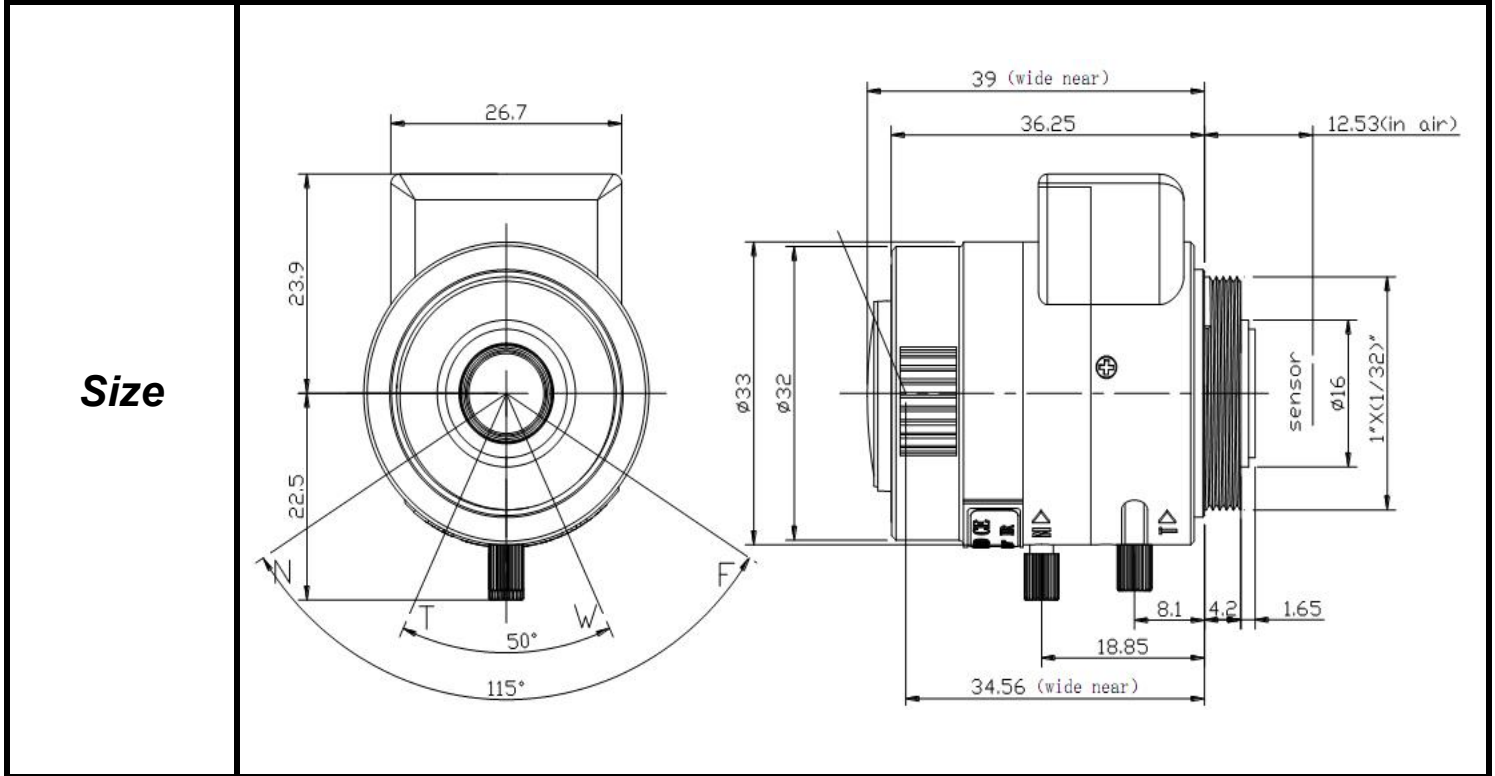

# SPECIFICATIONS

Parameter of Lens		Photo ( Just for Reference )
Name	3Mega pixel/IR	
Model No	SSV0358GNBIRMP-3	
Focal-Length(mm)	3.5~8	
Aperture(D/f')	F1.4	
Mount	CS	
Format(inch)	1/2.7"	
Field of View(H-fov)	90°~28°	
Mega pixel	3	
Weight(g)	40±4	
M.O.D(m)	0.3	
Operation	Focus	Manual
	Zoom	Manual
	Iris	DC-Iris

Tolerance	Dimension	0-10	10-30	30-100	Unit
	Tolerance		±0.10	±0.20	±0.30