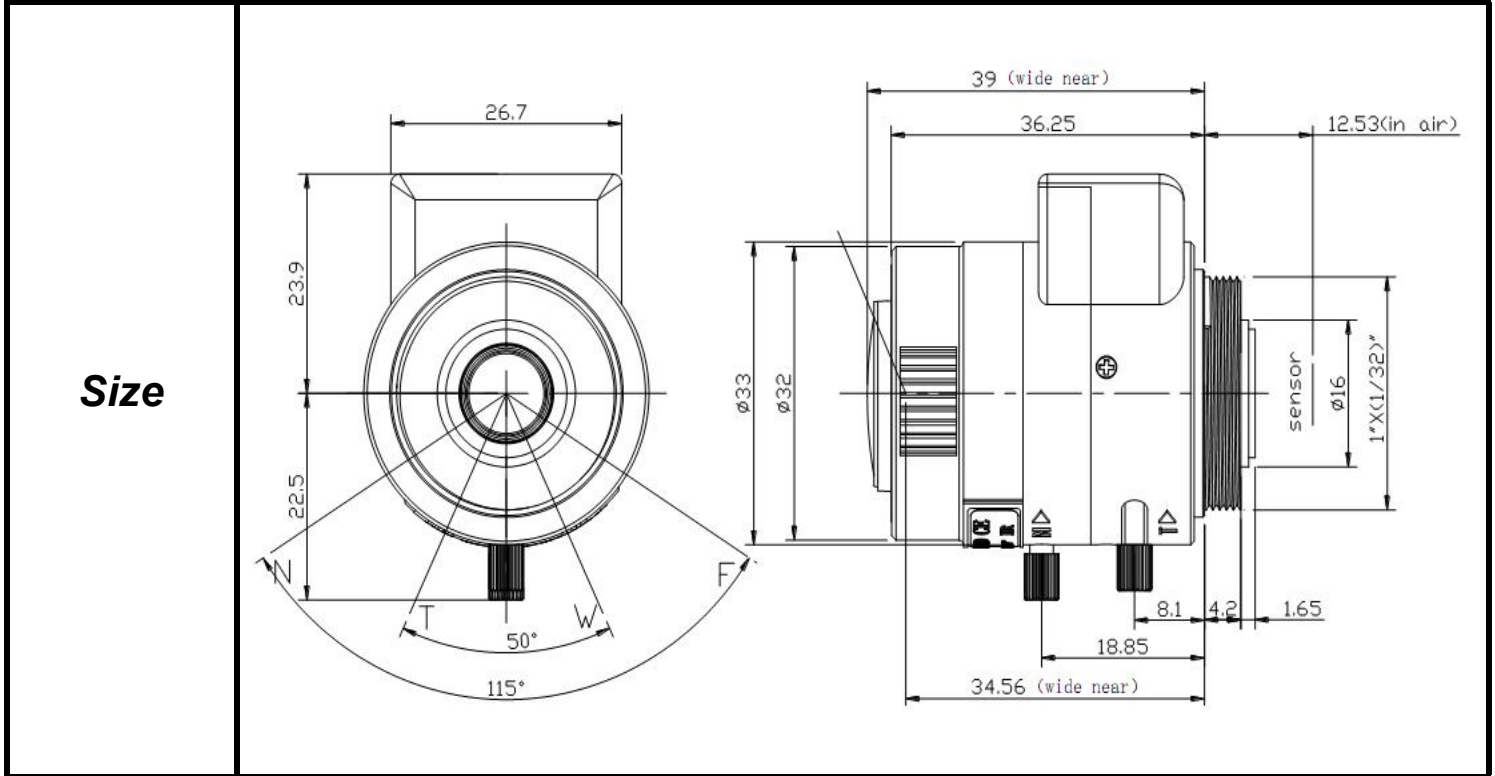

SPECIFICATIONS

Parameter of Lens		Photo (Just for Reference)
Name	1.3Mega pixel/IR	
Model No	SSV0358GNBIRMP-1.3	
Focal-Length(mm)	3.5~8	
Aperture(D/f')	F1.4	
Mount	CS	
Format(inch)	1/2.7"	
Field of View(H-fov)	90°~28°	
Mega pixel	1.3	
Weight(g)	40±4	
M.O.D(m)	0.3	
Operation	Focus	Manual
	Zoom	Manual
	Iris	DC-Iris

Tolerance	Dimension	0-10	10-30	30-100	Unit
	Tolerance		±0.10	±0.20	±0.30