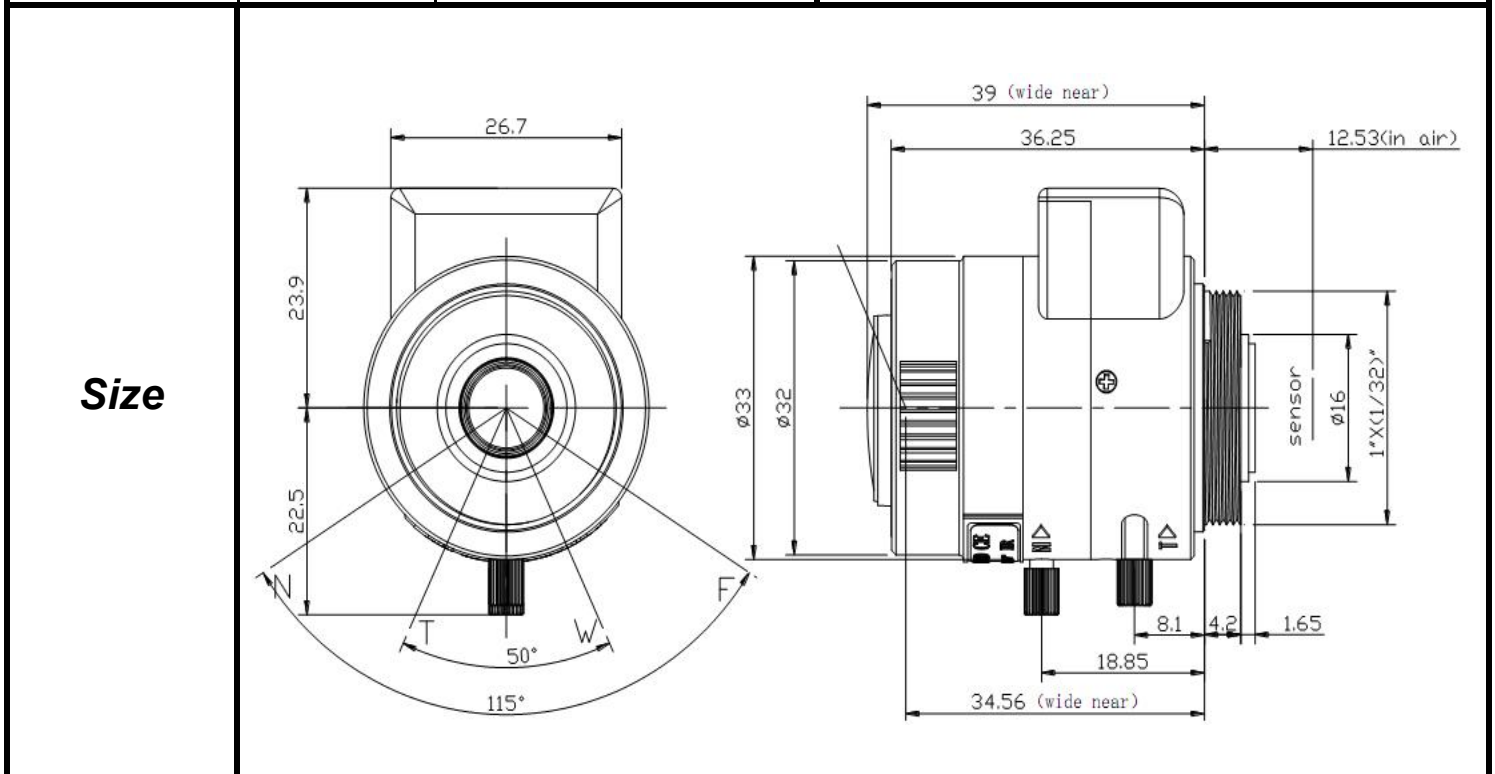

SPECIFICATIONS

Parameter of Lens		Photo (Just for Reference)
Name	1.5Mega pixel/IR	
Model No	SSV0308GNBIRMP-1.5	
Focal-Length(mm)	3~8	
Aperture(D/f')	F1.4	
Mount	CS	
Format(inch)	1/2.7"	
Field of View(H-fov)	90.2°~36°	
Mega pixel	1.5	
Weight(g)	64	
M.O.D(m)	0.3	
Operation	Focus	Manual
	Zoom	Manual
	Iris	DC-Iris

Tolerance	Dimension	0-10	10-30	30-100	Unit
	Tolerance		±0.10	±0.20	±0.30