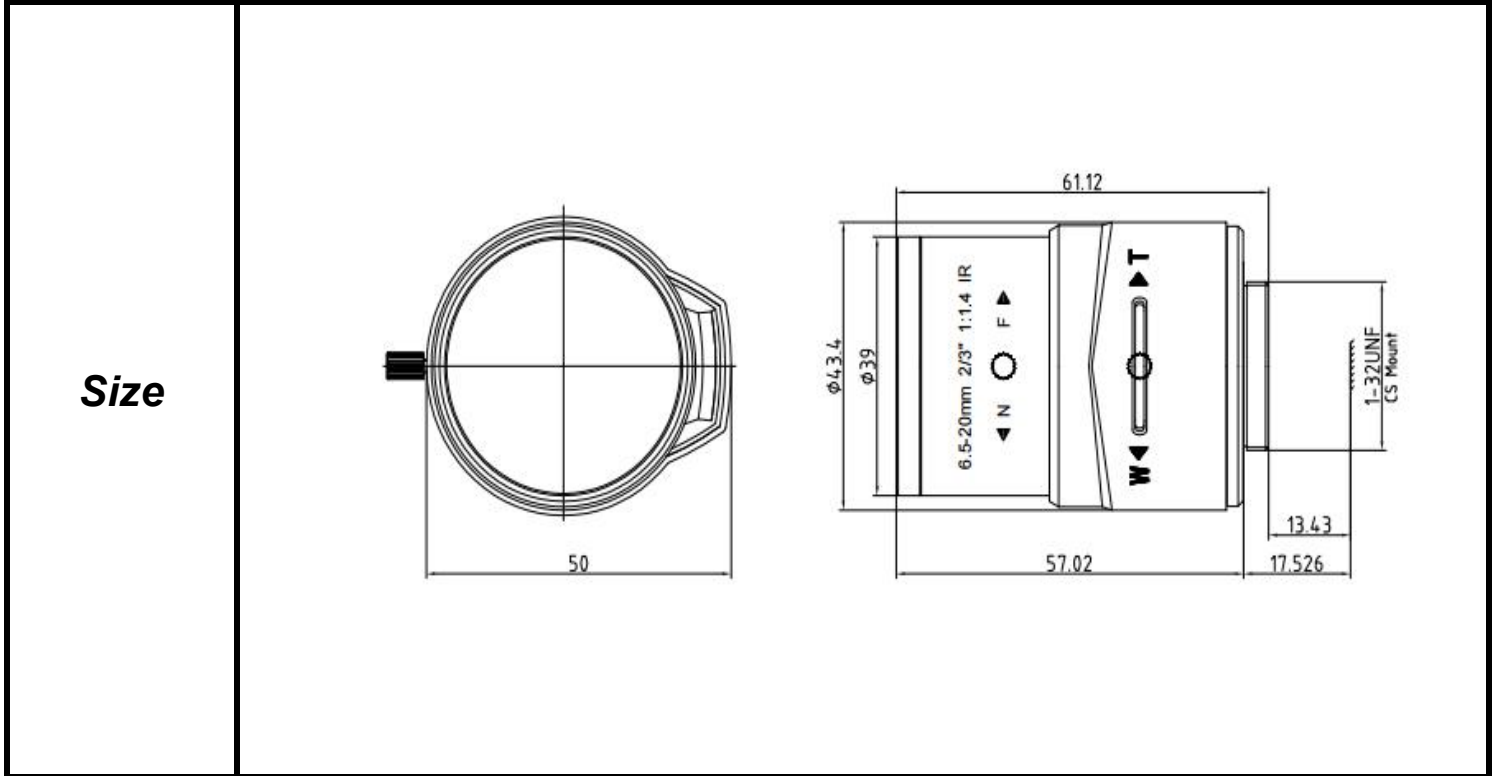

SPECIFICATIONS

Parameter of Lens		Photo (Just for Reference)
Name	Mega pixel/IR 0	
Model No	SRV006520GNBIRMP-30	
Focal-Length(mm)	6.5 ~ 20	
Aperture(D/f')	F1.4	
Mount	C	
Format(inch)	2/3"	
Field of View(H-fov)	74° ~ 26.9°	
Mega pixel	3	
Weight(g)		
M.O.D(m)	0.3	
Operation	Focus	Manual
	Zoom	Manual
	Iris	DC-Iris

Tolerance	Dimension	0-10	10-30	30-100	Unit
	Tolerance		±0.10	±0.20	±0.30