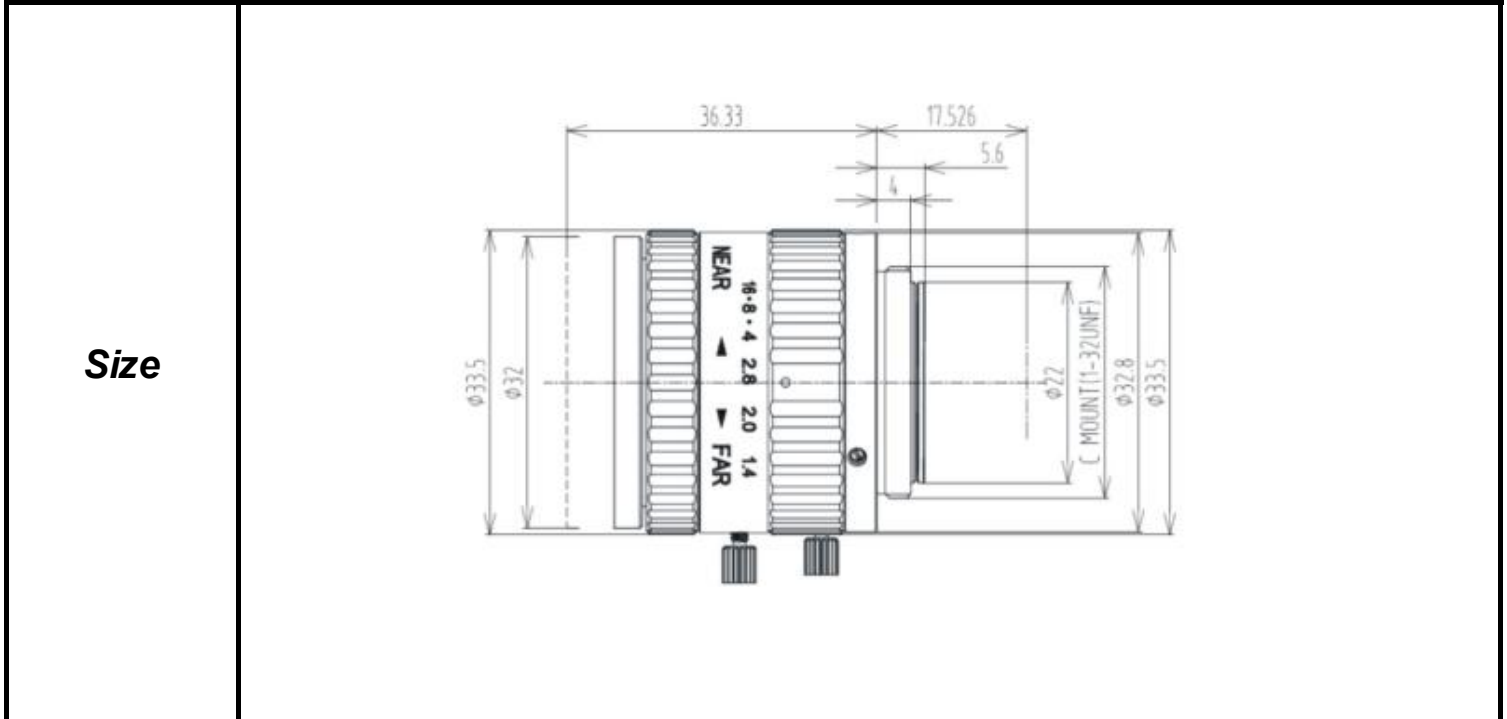

SPECIFICATIONS

| Parameter of Lens | | Photo (Just for Reference) |
|----------------------|-------------|------------------------------|
| Name | 5Mega pixel | |
| Model No | SR2514MP-5C | |
| Focal-Length(mm) | 25 | |
| Aperture(D/f) | F1.4 | |
| Mount | C | |
| Format(inch) | 2/3" | |
| Field of View(H-fov) | 20° | |
| Mega pixel | 5 | |
| Weight(g) | | |
| M.O.D(m) | 0.3 | |
| Operation | Focus | Manual |
| | Zoom | - |
| | Iris | Manual |

| Tolerance | Dimension | 0-10 | 10-30 | 30-100 | Unit |
|-----------|-----------|------|-------|--------|-------|
| | Tolerance | | ±0.10 | ±0.20 | ±0.30 |