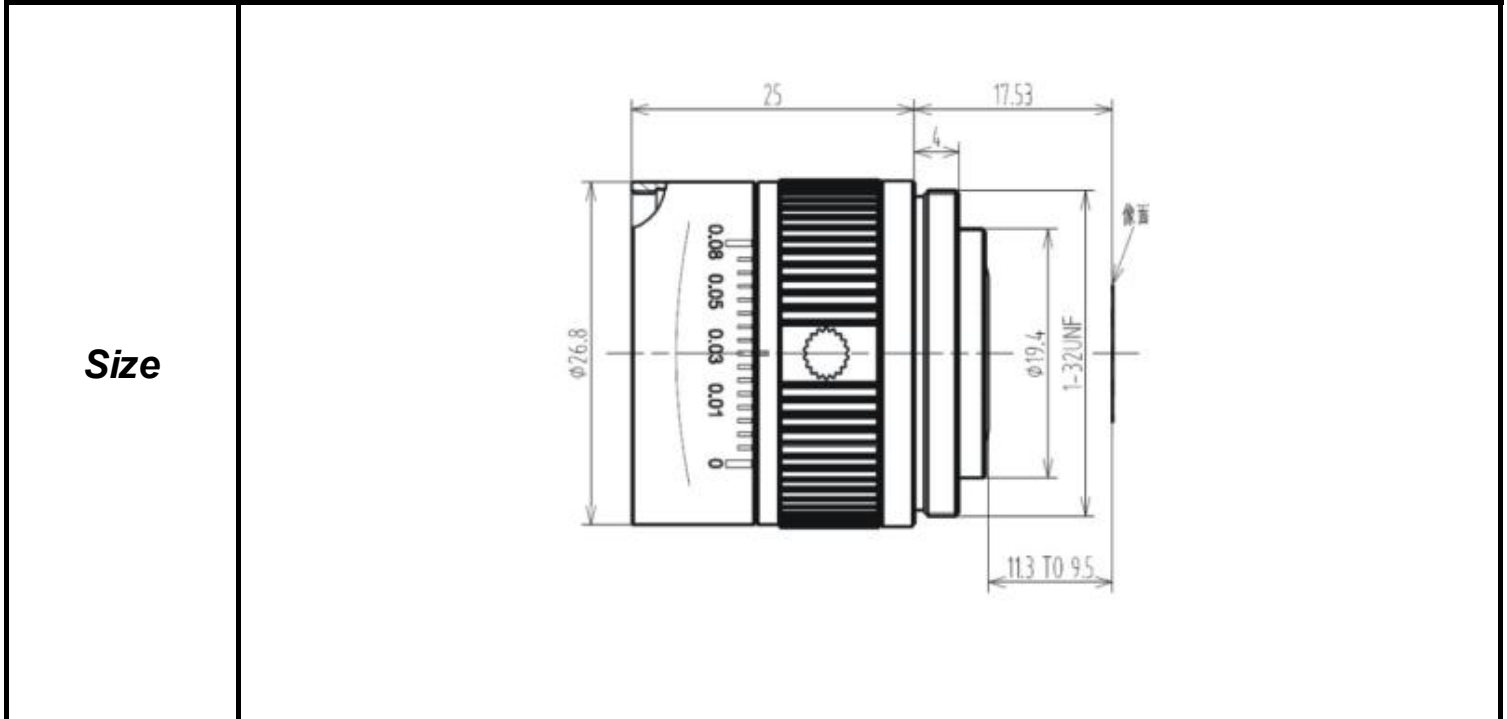

SPECIFICATIONS

Parameter of Lens		Photo (Just for Reference)
Name	5Mega pixel	
Model No	SE0820MP-5C	
Focal-Length(mm)	8	
Aperture(D/f)	F2.2	
Mount	C	
Format(inch)	1/1.8"	
Field of View(H-fov)	38.2°	
Mega pixel	5	
Weight(g)		
M.O.D(m)	0.1	
Operation	Focus	Manual
	Zoom	-
	Iris	Manual

Tolerance	Dimension	0-10	10-30	30-100	Unit
		Tolerance	±0.10	±0.20	±0.30