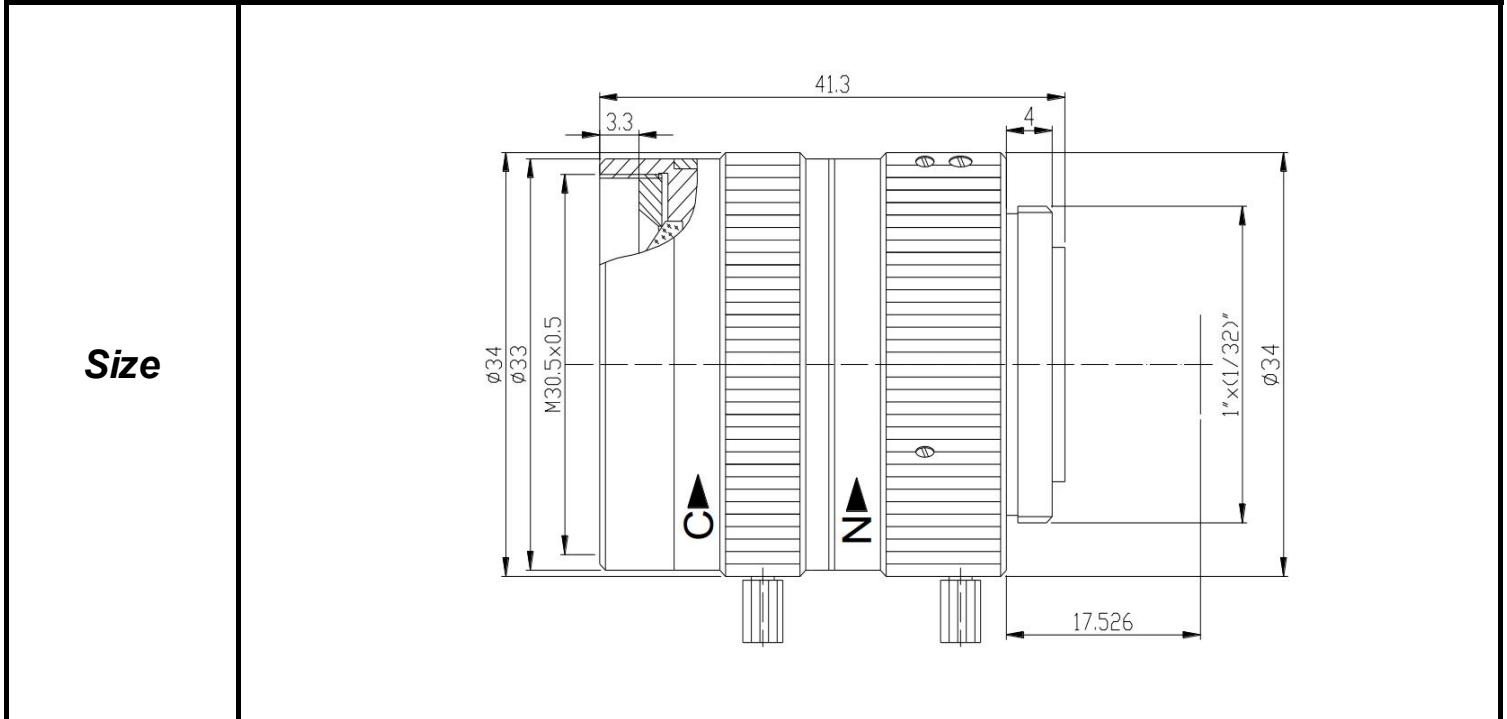

SPECIFICATIONS

Parameter of Lens		Photo (Just for Reference)
Name	3Mega pixel	
Model No	SE0814MP-3C	
Focal-Length(mm)	8	
Aperture(D/f)	F1.4	
Mount	C	
Format(inch)	1/2"	
Field of View(H-fov)	43.6°	
Mega pixel	3	
Weight(g)	68	
M.O.D(m)	0.3	
Operation	Focus	Manual
	Zoom	-
	Iris	Manual

Tolerance	Dimension	0-10	10-30	30-100	Unit
	Tolerance		± 0.10	± 0.20	± 0.30